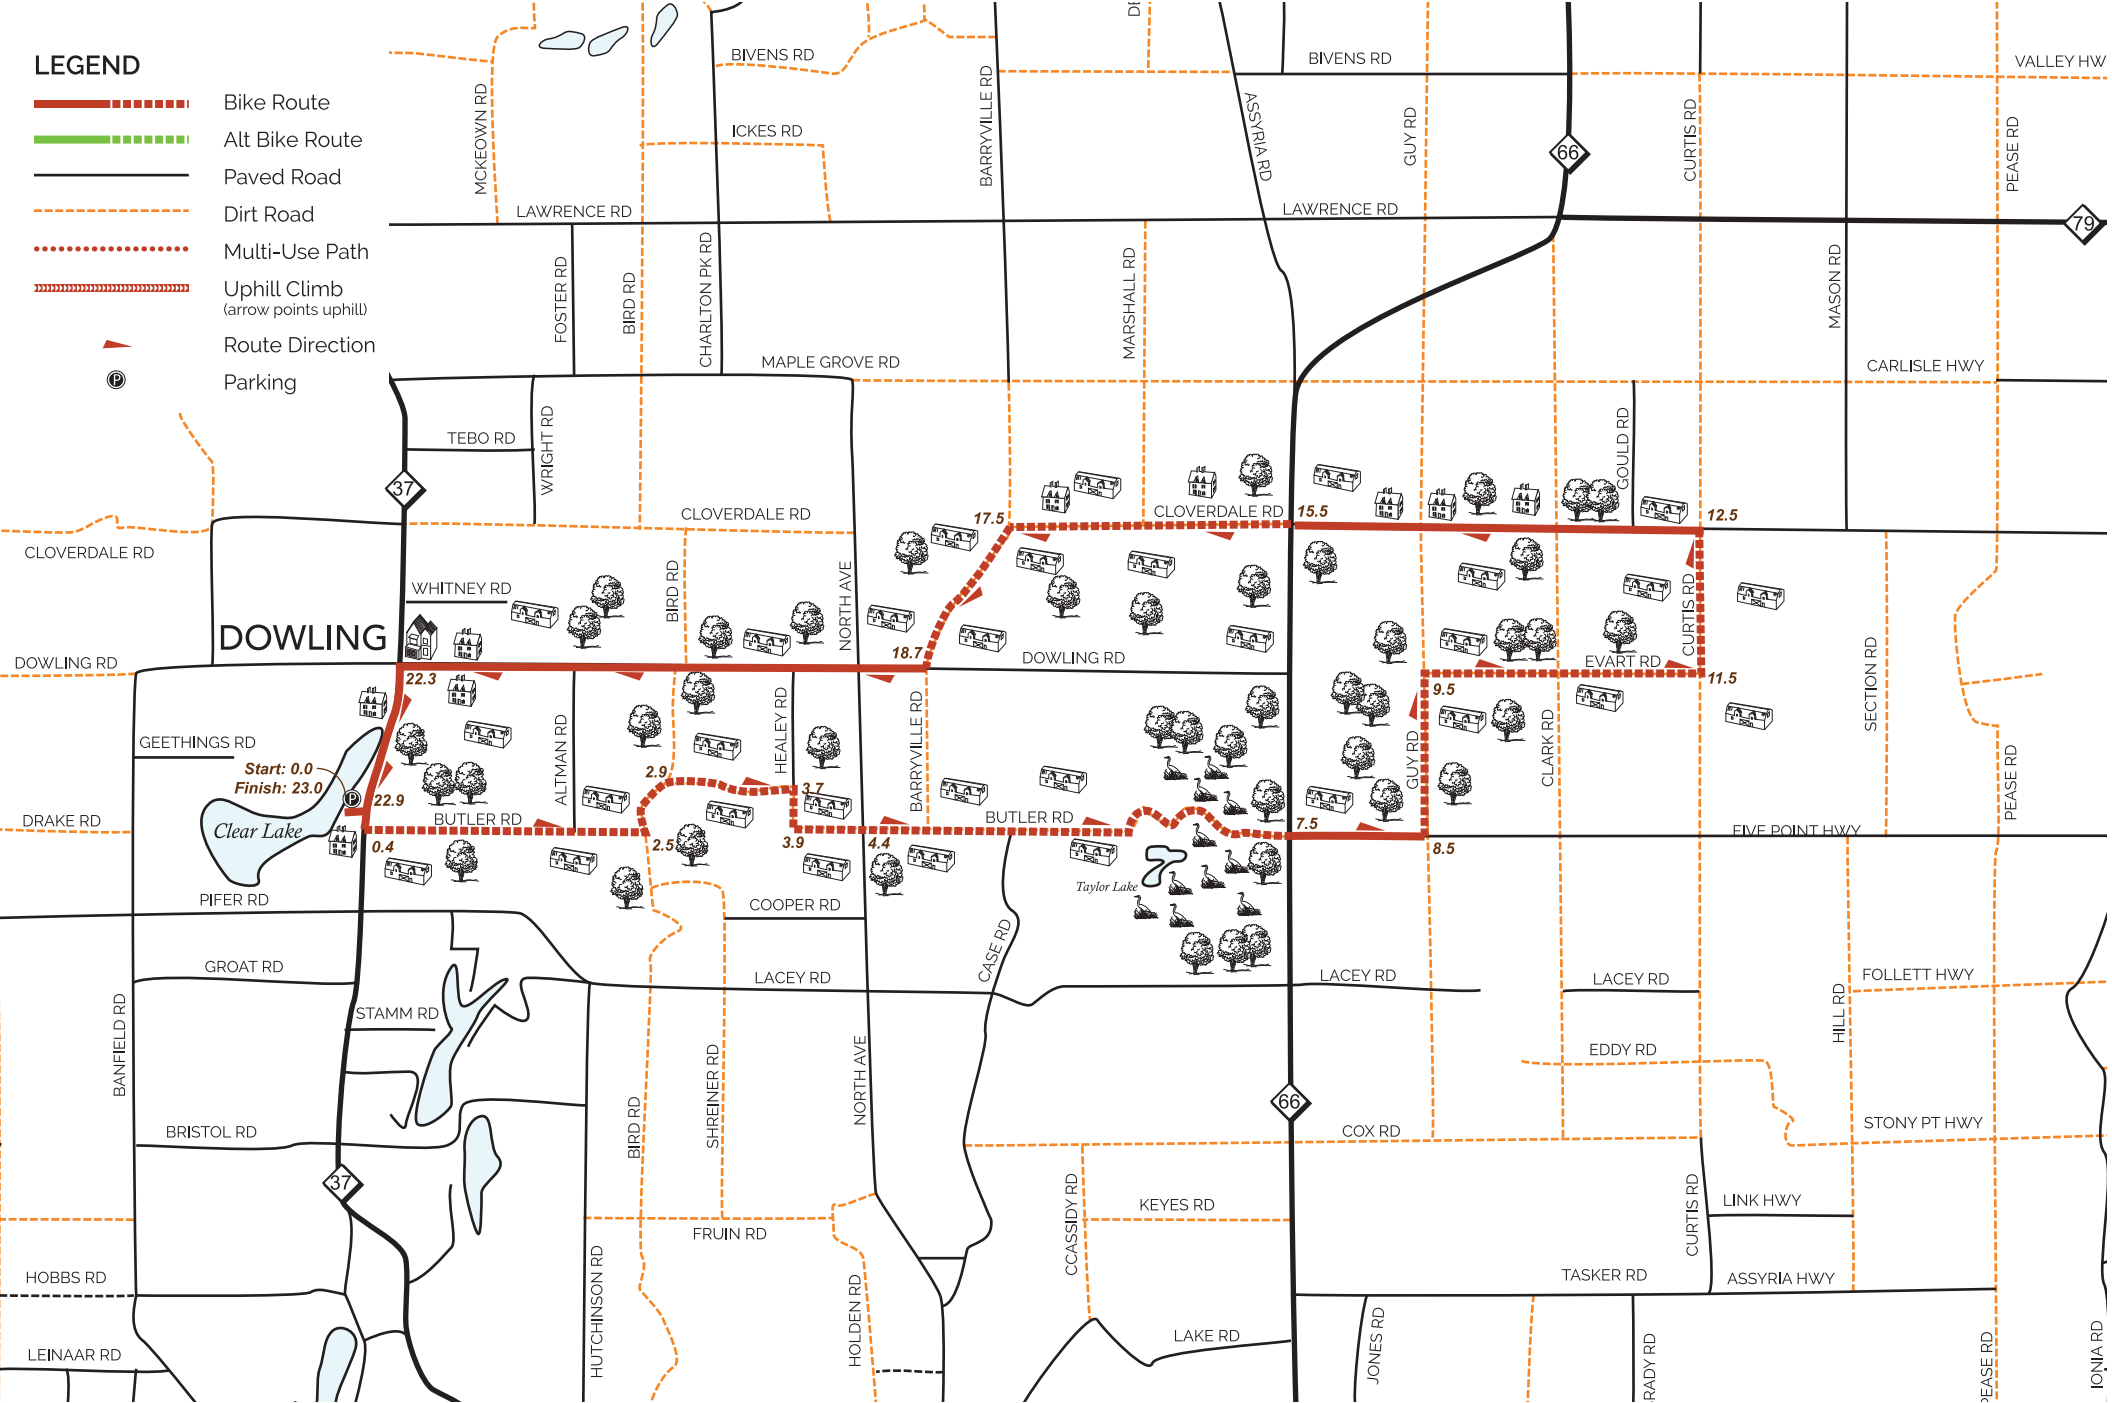

LEGEND

-  Bike Route
-  Alt Bike Route
-  Paved Road
-  Dirt Road
-  Multi-Use Path
-  Uphill Climb
(arrow points uphill)
-  Route Direction
-  Parking

DOWLING EAST LOOP barry

Route: 23.0 miles

ROUTE BY MILES
Dowling East Loop

0.0	Clear Lake Boat Launch off M-37 N42 30.819 W85 15.497	17.5	Barryville Road...left
500ft	M=37...right	18.7	Dowling Road...right
0.4	Butler Road...left	22.3	M-37...left
2.5	Bird Road...left	22.9	Clear Lake Boat Launch Entrance...right
2.9	Butler Road...swing right, remain on Butler Road	23.0	Start/Finish
3.7	Healy Road...right		
3.9	Butler Road...swing left, remain on Butler Road		
4.4	cross North Avenue...straight		
7.5	cross M-66...straight		
8.5	Guy Road...left		
9.5	Evert Road...right		
11.5	Curtis Road...left		
12.5	Cloverdale Road...left		
15.5	cross M-66...straight		