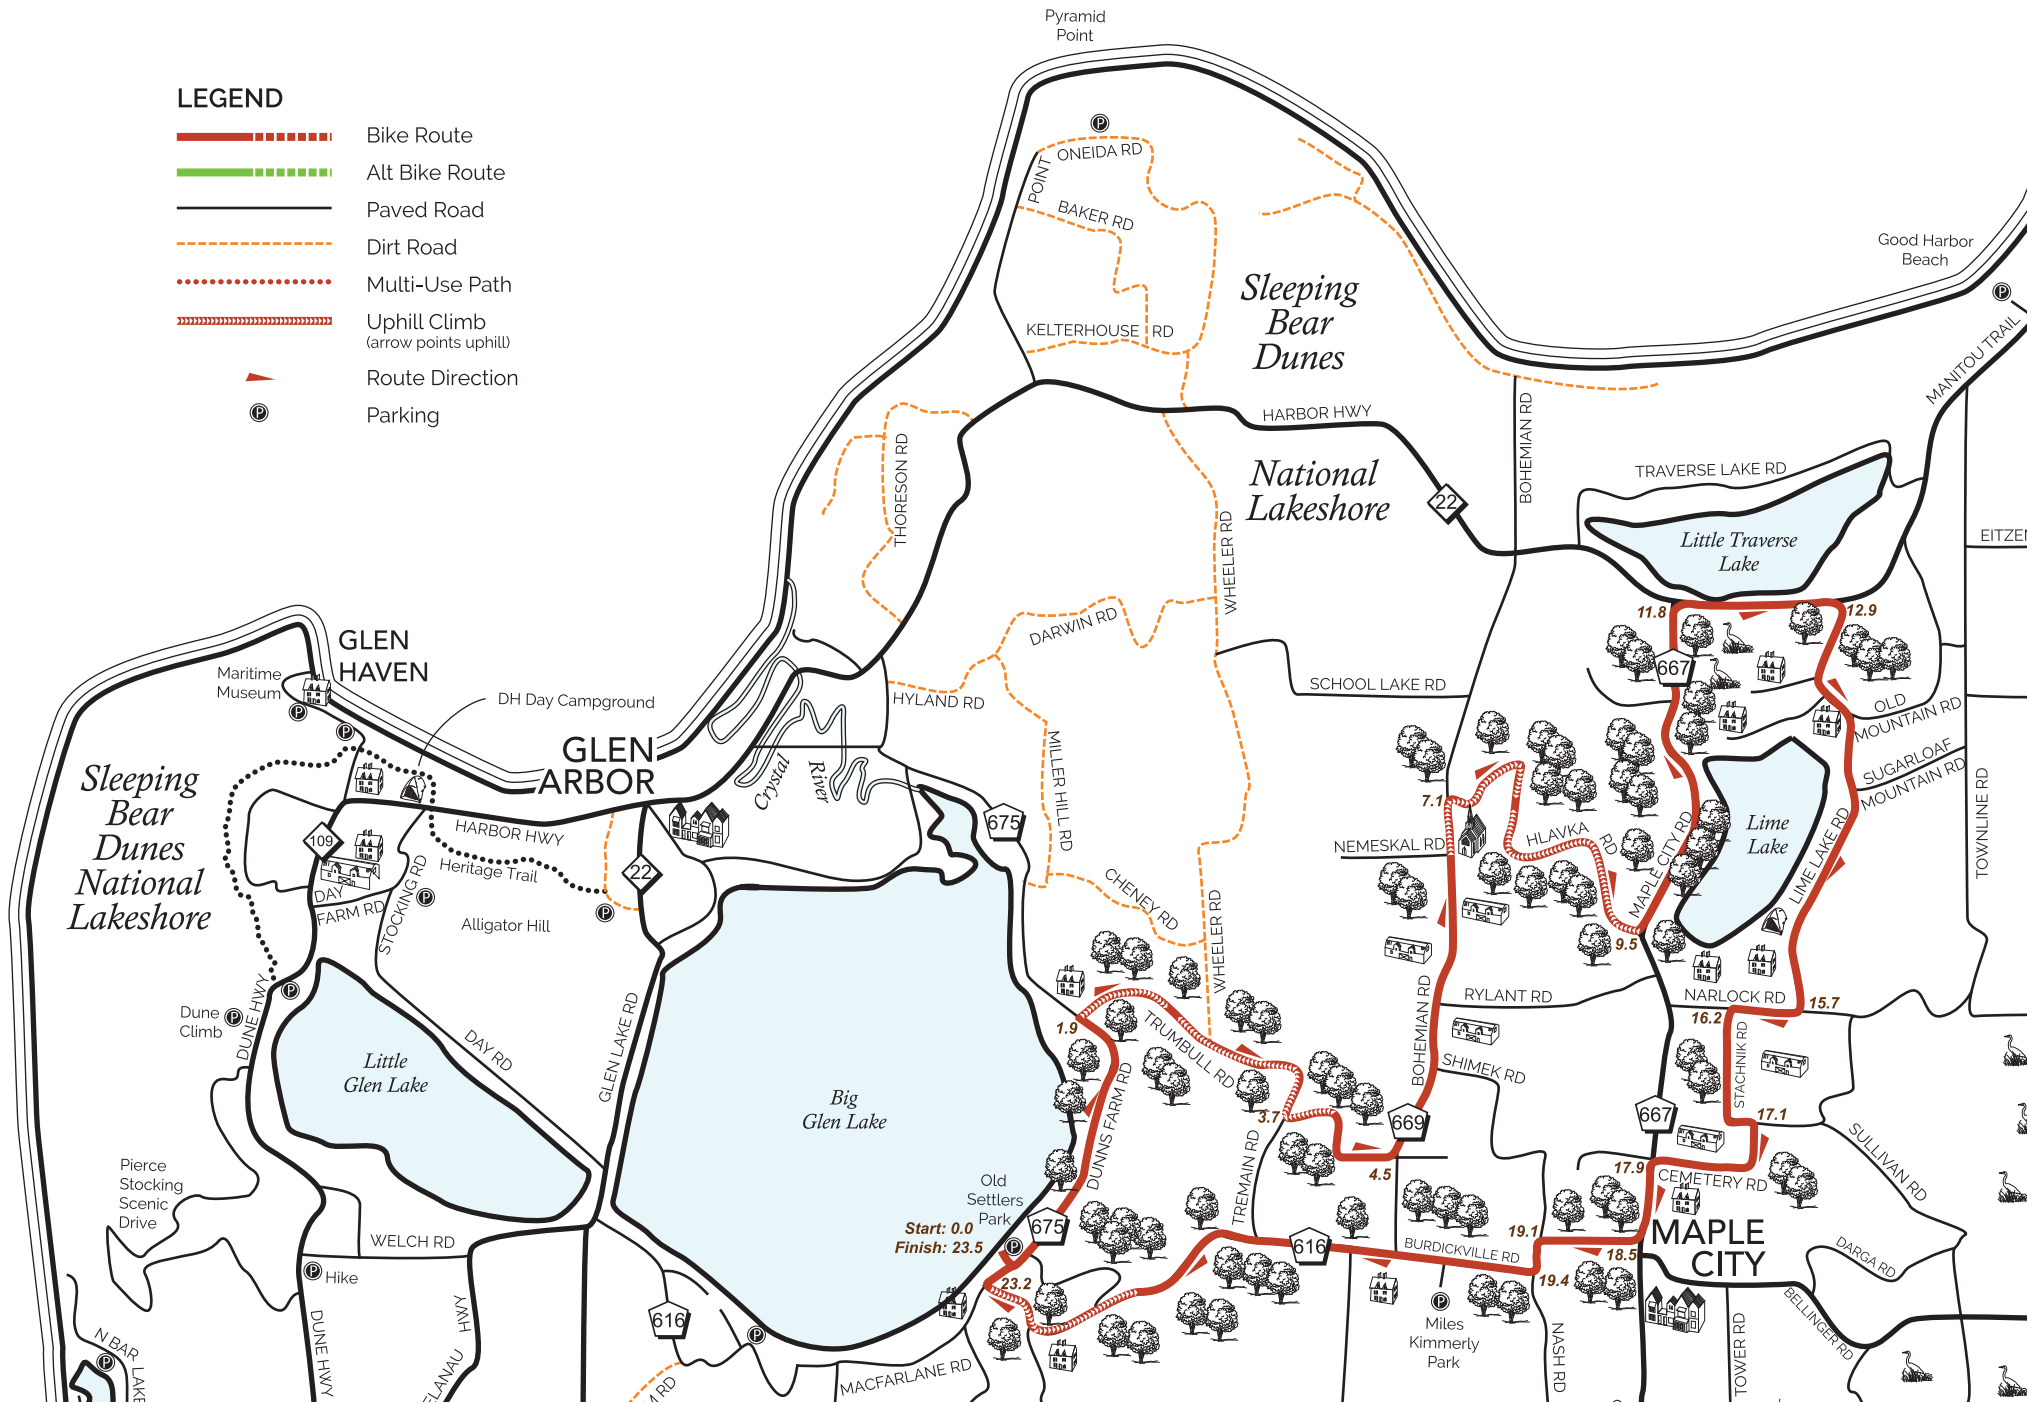

LEGEND

-  Bike Route
-  Alt Bike Route
-  Paved Road
-  Dirt Road
-  Multi-Use Path
-  Uphill Climb (arrow points uphill)
-  Route Direction
-  Parking

ROUTE BY MILES
Three Lakes Loop

0.0	Old Settlers Park N44 51.246 W85 56.405 Dunns Farm Road...left	23.2	Dunns Farm Road (CR 675)...right
1.9	Trumbull Road...right	23.5	Old Settlers Park...left
3.7	Stay on Trumbull Road...left		
4.5	Bohemian Road (CR 66g)...left		
7.1	Hlavka...right		
9.5	Maple City Road (CR 667)...left		
11.8	M-22...right		
12.9	Lime Lake Road...right		
15.7	Narlock Road...right		
16.2	Stachnik Road...left		
17.1	Cemetery Road...right		
17.9	Maple City Road (CR 667)...left		
18.5	Burdickville Road (CR 616)...right		
19.1	Swing left on CR 616		
19.4	Swing right on CR 616		